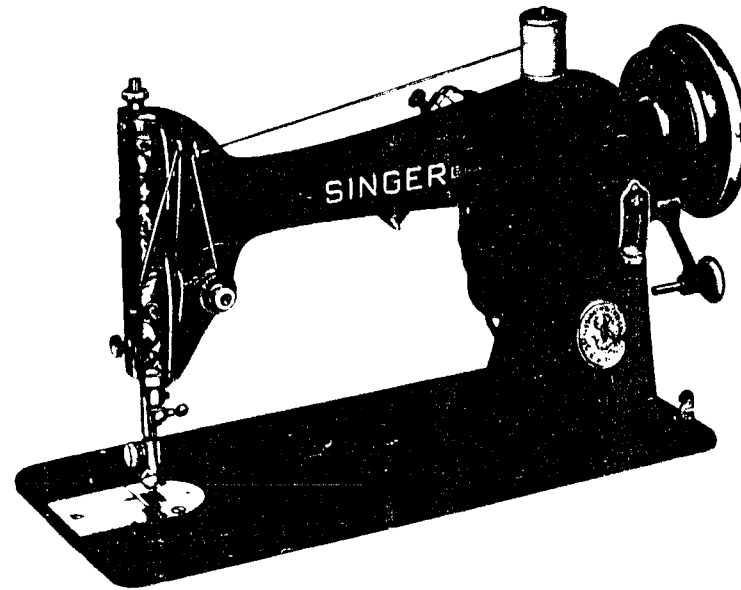

SINGER

66-8,66-14,66-18,66-24

List of Parts—Machines Nos. 66-8, 66-14, 66-18 and 66-24

ATTACHMENT SET 160809

8879	Felt Washer (2)
35931	Hemmer Foot
36865	Edge Stitcher
81245	Binder
86742	Ruffler
121441	Gathering Foot
161133	Tube of Oil
161294	Screwdriver (IG)
161295	Screwdriver (SM)
2020(15x1)	Needles 11 (3) 14 (3)

From the Library of the Singer Sewing Machine Corp

List of Parts—Machines Nos. 66-8, 66-14, 66-18 and 66-24

From the library of: Diamond Needle Corp