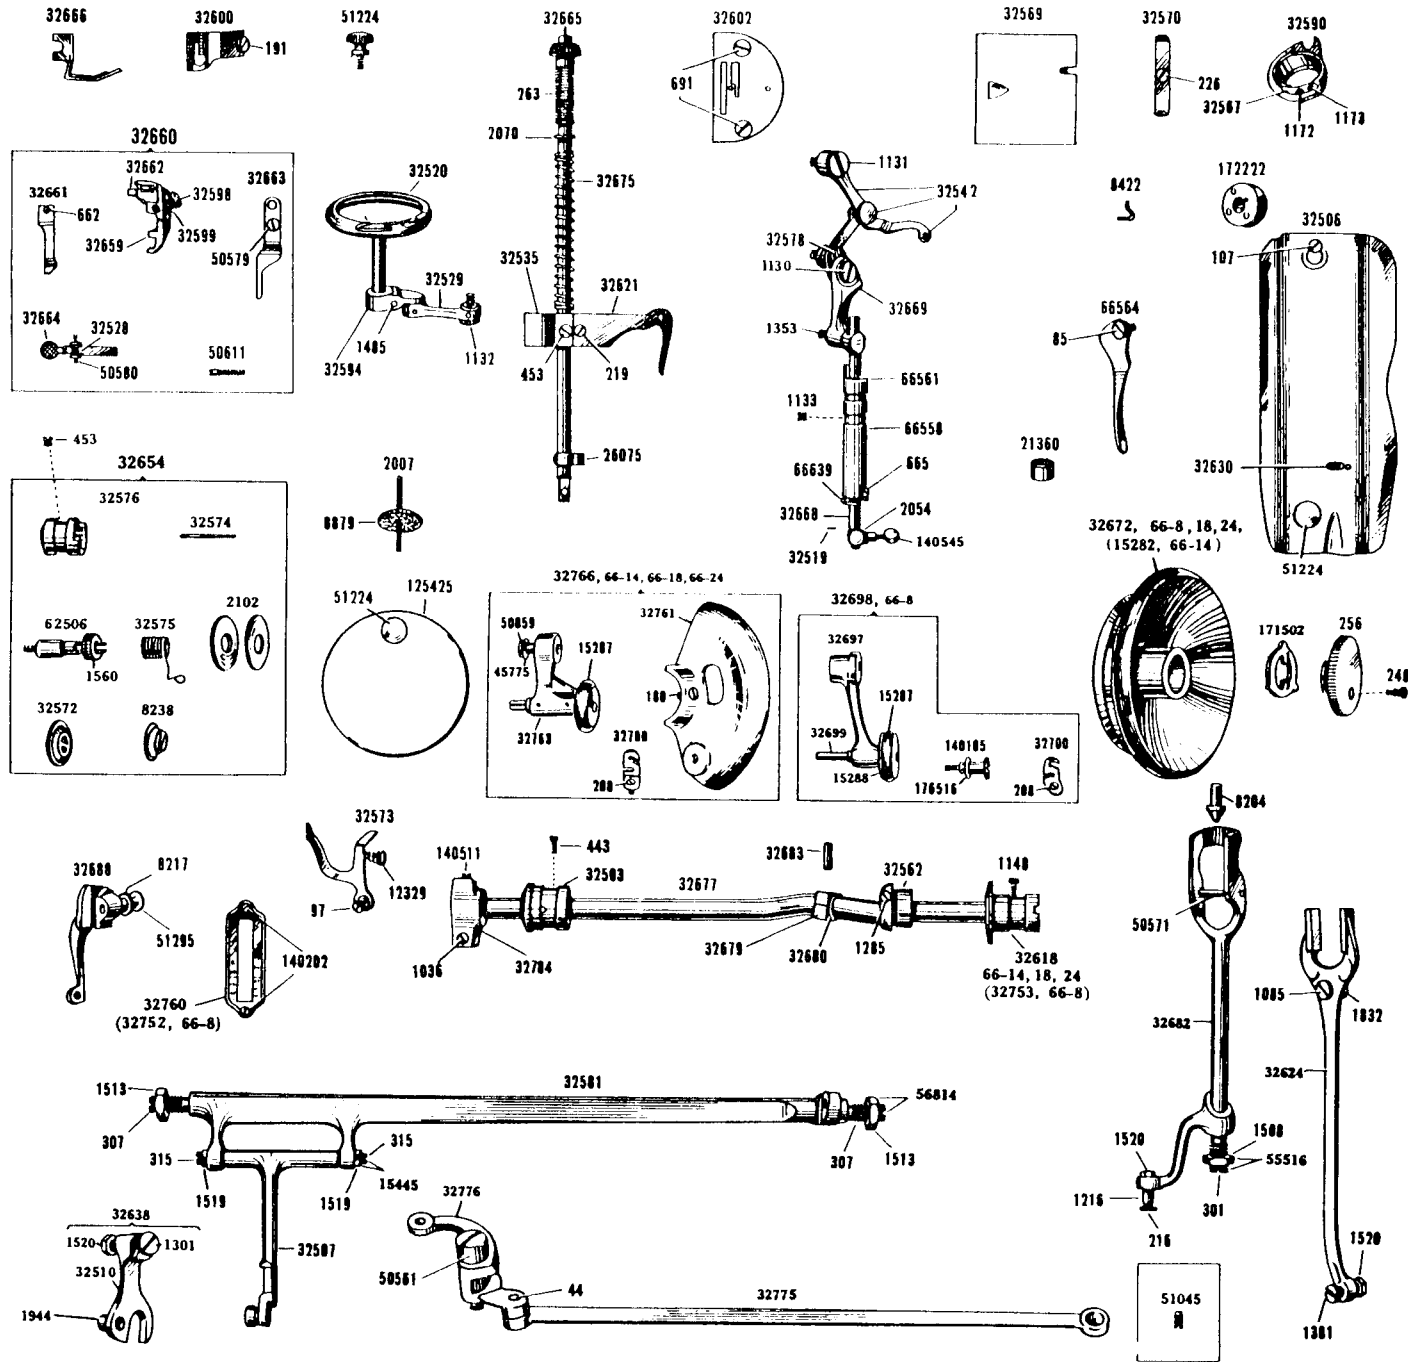

SINGER

66-8,66-14,66-18,66-24

List of Parts—Machines Nos. 66-8, 66-14, 66-18 and 66-24

ATTACHMENT SET 160809

8879	Felt Washer (2)
35931	Hemmer Foot
36865	Edge Stitcher
81245	Binder
86742	Ruffler
121441	Gathering Foot
161133	Tube of Oil
161294	Screwdriver (IG)
161295	Screwdriver (SM)
2020(15x1)	Needles 11 (3) 14 (3)

From the Library of the Singer Sewing Machine Corp

List of Parts—Machines Nos. 66-8, 66-14, 66-18 and 66-24

From the library of: Diamond Needle Corp